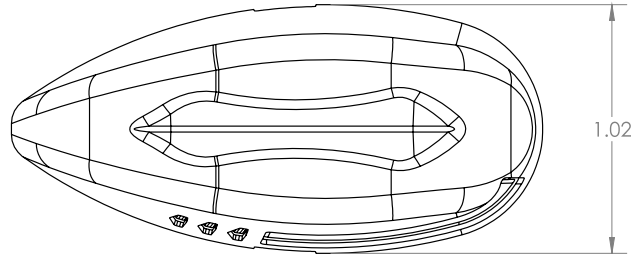

M22 - DECK MOUNT NAVIGATION LIGHTS

RED & GREEN DECK MOUNT NAVIGATION LIGHTS - SEALED & 100% LEAK PROOF

Introducing TecNiq's ALL NEW **M22 Deck Mount Navigation Lights**. These all new navigation lights from TecNiq are the perfect addition to fishing boats, deck boats and other recreational boats looking to provide a compact and efficient navigation light option. Each light comes with (1) LED, and measures approximately 2"x1" with a height of less than 1". Available with Black or Chrome covers.

Technical Features

- ☼ Deck Mount with (2) #6 screw
- ☼ Meets ABYC, NMMA and C-5 standards as of 2023
- ☼ Reinforced, sleek design providing a lifetime of use
- ☼ Meets or exceeds IP68 rating for dust and water incursion
- ☼ Reliable 100,000 hour life performance
- ☼ Comes with TecNiq Lifetime Warranty

Specifications

Dimensions:	2.18"L x 1.02"W x 0.76"H
LEDs:	1
Voltage:	9 - 14V DC
Current:	TBD
Connector:	Pigtail
Mounting:	Surface Mounted w/#6 screw
LED colors:	Red for Port Side, Green for Starboard Side