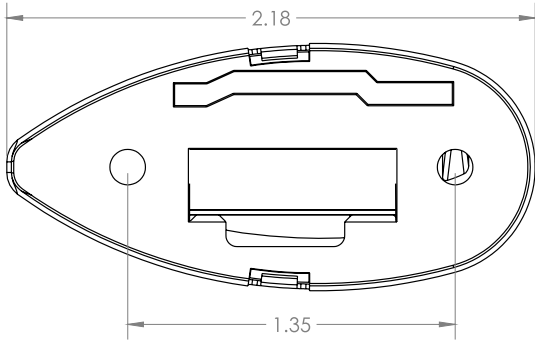

M22 - DECK MOUNT NAVIGATION LIGHTS

RED & GREEN DECK MOUNT NAVIGATION LIGHTS - SEALED & 100% LEAK PROOF

Introducing TecNiq's ALL NEW **M22 Deck Mount Navigation Lights**. These all new navigation lights from TecNiq are the perfect addition to fishing boats, deck boats and other recreational boats looking to provide a compact and efficient navigation light option. Each light comes with (1) LED, and measures approximately 2"x1" with a height of less than 1". Available with Black or Chrome covers.

Technical Features

- ☼ Deck Mount with (2) #6 screw
- ☼ Meets ABYC, NMMA and C-5 standards as of 2023
- ☼ Reinforced, sleek design providing a lifetime of use
- ☼ Meets or exceeds IP68 rating for dust and water incursion
- ☼ Reliable 100,000 hour life performance
- ☼ Comes with TecNiq Lifetime Warranty

Specifications

Dimensions:	2.18"L x 1.02"W x 0.76"H
LEDs:	1
Voltage:	9 - 14V DC
Current:	TBD
Connector:	Pigtail
Mounting:	Surface Mounted w/#6 screw
LED colors:	Red for Port Side, Green for Starboard Side