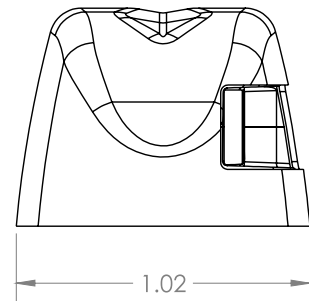

Specifications

Dimensions:	2.18"L x 1.02"W x 0.76"H
LEDs:	1
Voltage:	9 - 14V DC
Current:	TBD
Connector:	Pigtail
Mounting:	Surface Mounted w/#6 screw
LED colors:	Red for Port Side, Green for Starboard Side