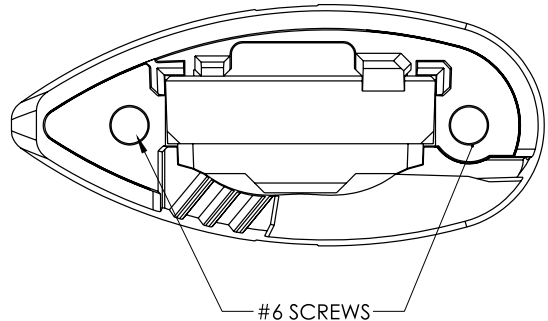

M22 - DECK MOUNT NAVIGATION LIGHTS

RED & GREEN DECK MOUNT NAVIGATION LIGHTS - SEALED & 100% LEAK PROOF

Introducing TecNiq's ALL NEW **M22 Deck Mount Navigation Lights**. These all new navigation lights from TecNiq are the perfect addition to fishing boats, deck boats and other recreational boats looking to provide a compact and efficient navigation light option. Each light comes with (1) LED, and measures approximately 2"x1" with a height of less than 1". Available with Black or Chrome covers.

Technical Features

- ☼ Deck Mount with (2) #6 screw
- ☼ Meets ABYC, NMMA and C-5 standards as of 2023
- ☼ Reinforced, sleek design providing a lifetime of use
- ☼ Meets or exceeds IP68 rating for dust and water incursion
- ☼ Reliable 100,000 hour life performance
- ☼ Comes with TecNiq Lifetime Warranty

Specifications

Dimensions:	2.18"L x 1.02"W x 0.76"H
LEDs:	1
Voltage:	9 - 14V DC
Current:	TBD
Connector:	Pigtail
Mounting:	Surface Mounted w/#6 screw
LED colors:	Red for Port Side, Green for Starboard Side