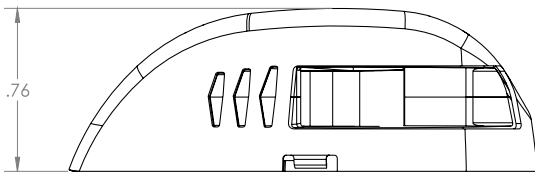

Specifications

Dimensions:	2.18"L x 1.02"W x 0.76"H
LEDs:	1
Voltage:	9 - 14V DC
Current:	TBD
Connector:	Pigtail
Mounting:	Surface Mounted w/#6 screw
LED colors:	Red for Port Side, Green for Starboard Side