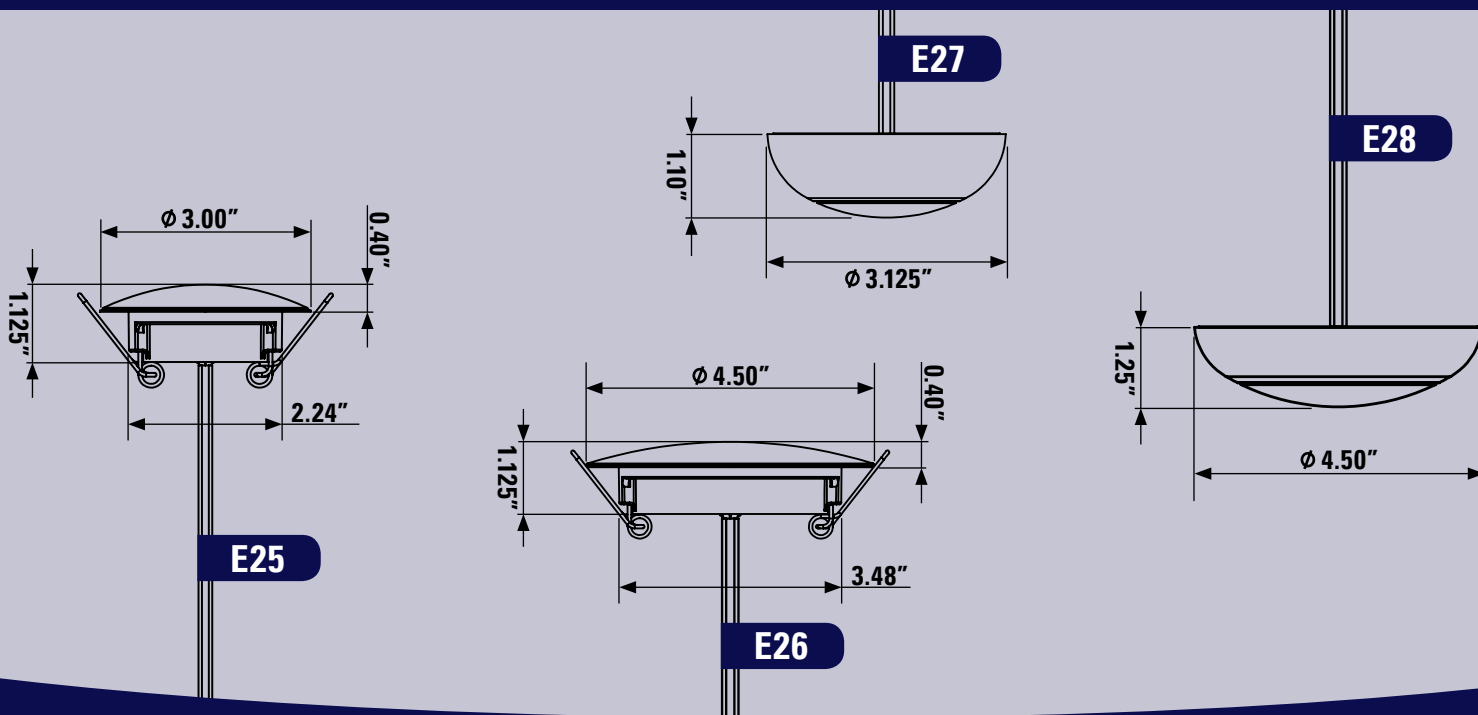

E26 Series

E28 Series

E25 Series

E27 Series

Specifications

E25	E27
Amps: 0.14A	Amps: 0.14A
Lumens: 175	Lumens: 175
LEDs: 3	LEDs: 3
E26	E28
Amps: 0.28A	Amps: 0.28A
Lumens: 350	Lumens: 350
LEDs: 6	LEDs: 6
E26 Premium	E28 Premium
Amps: 0.42A	Amps: 0.42A
Lumens: 525	Lumens: 525
LEDs: 9	LEDs: 9
	
180°	180°

Part Numbers

E25 - 3" Dome Light, Spring Mounted

E25-L000-1	3" Dome Light, Spring Mounted - Neutral White
E25-L0S0-1	3" Dome Light, Spring Mounted - Neutral White w/ Switch
E25-M000-1	3" Dome Light, Spring Mounted - Warm White
E25-M0S0-1	3" Dome Light, Spring Mounted - Warm White w/ Switch
E25-W000-1	3" Dome Light, Spring Mounted - Cool White
E25-W0S0-1	3" Dome Light, Spring Mounted - Cool White w/ Switch