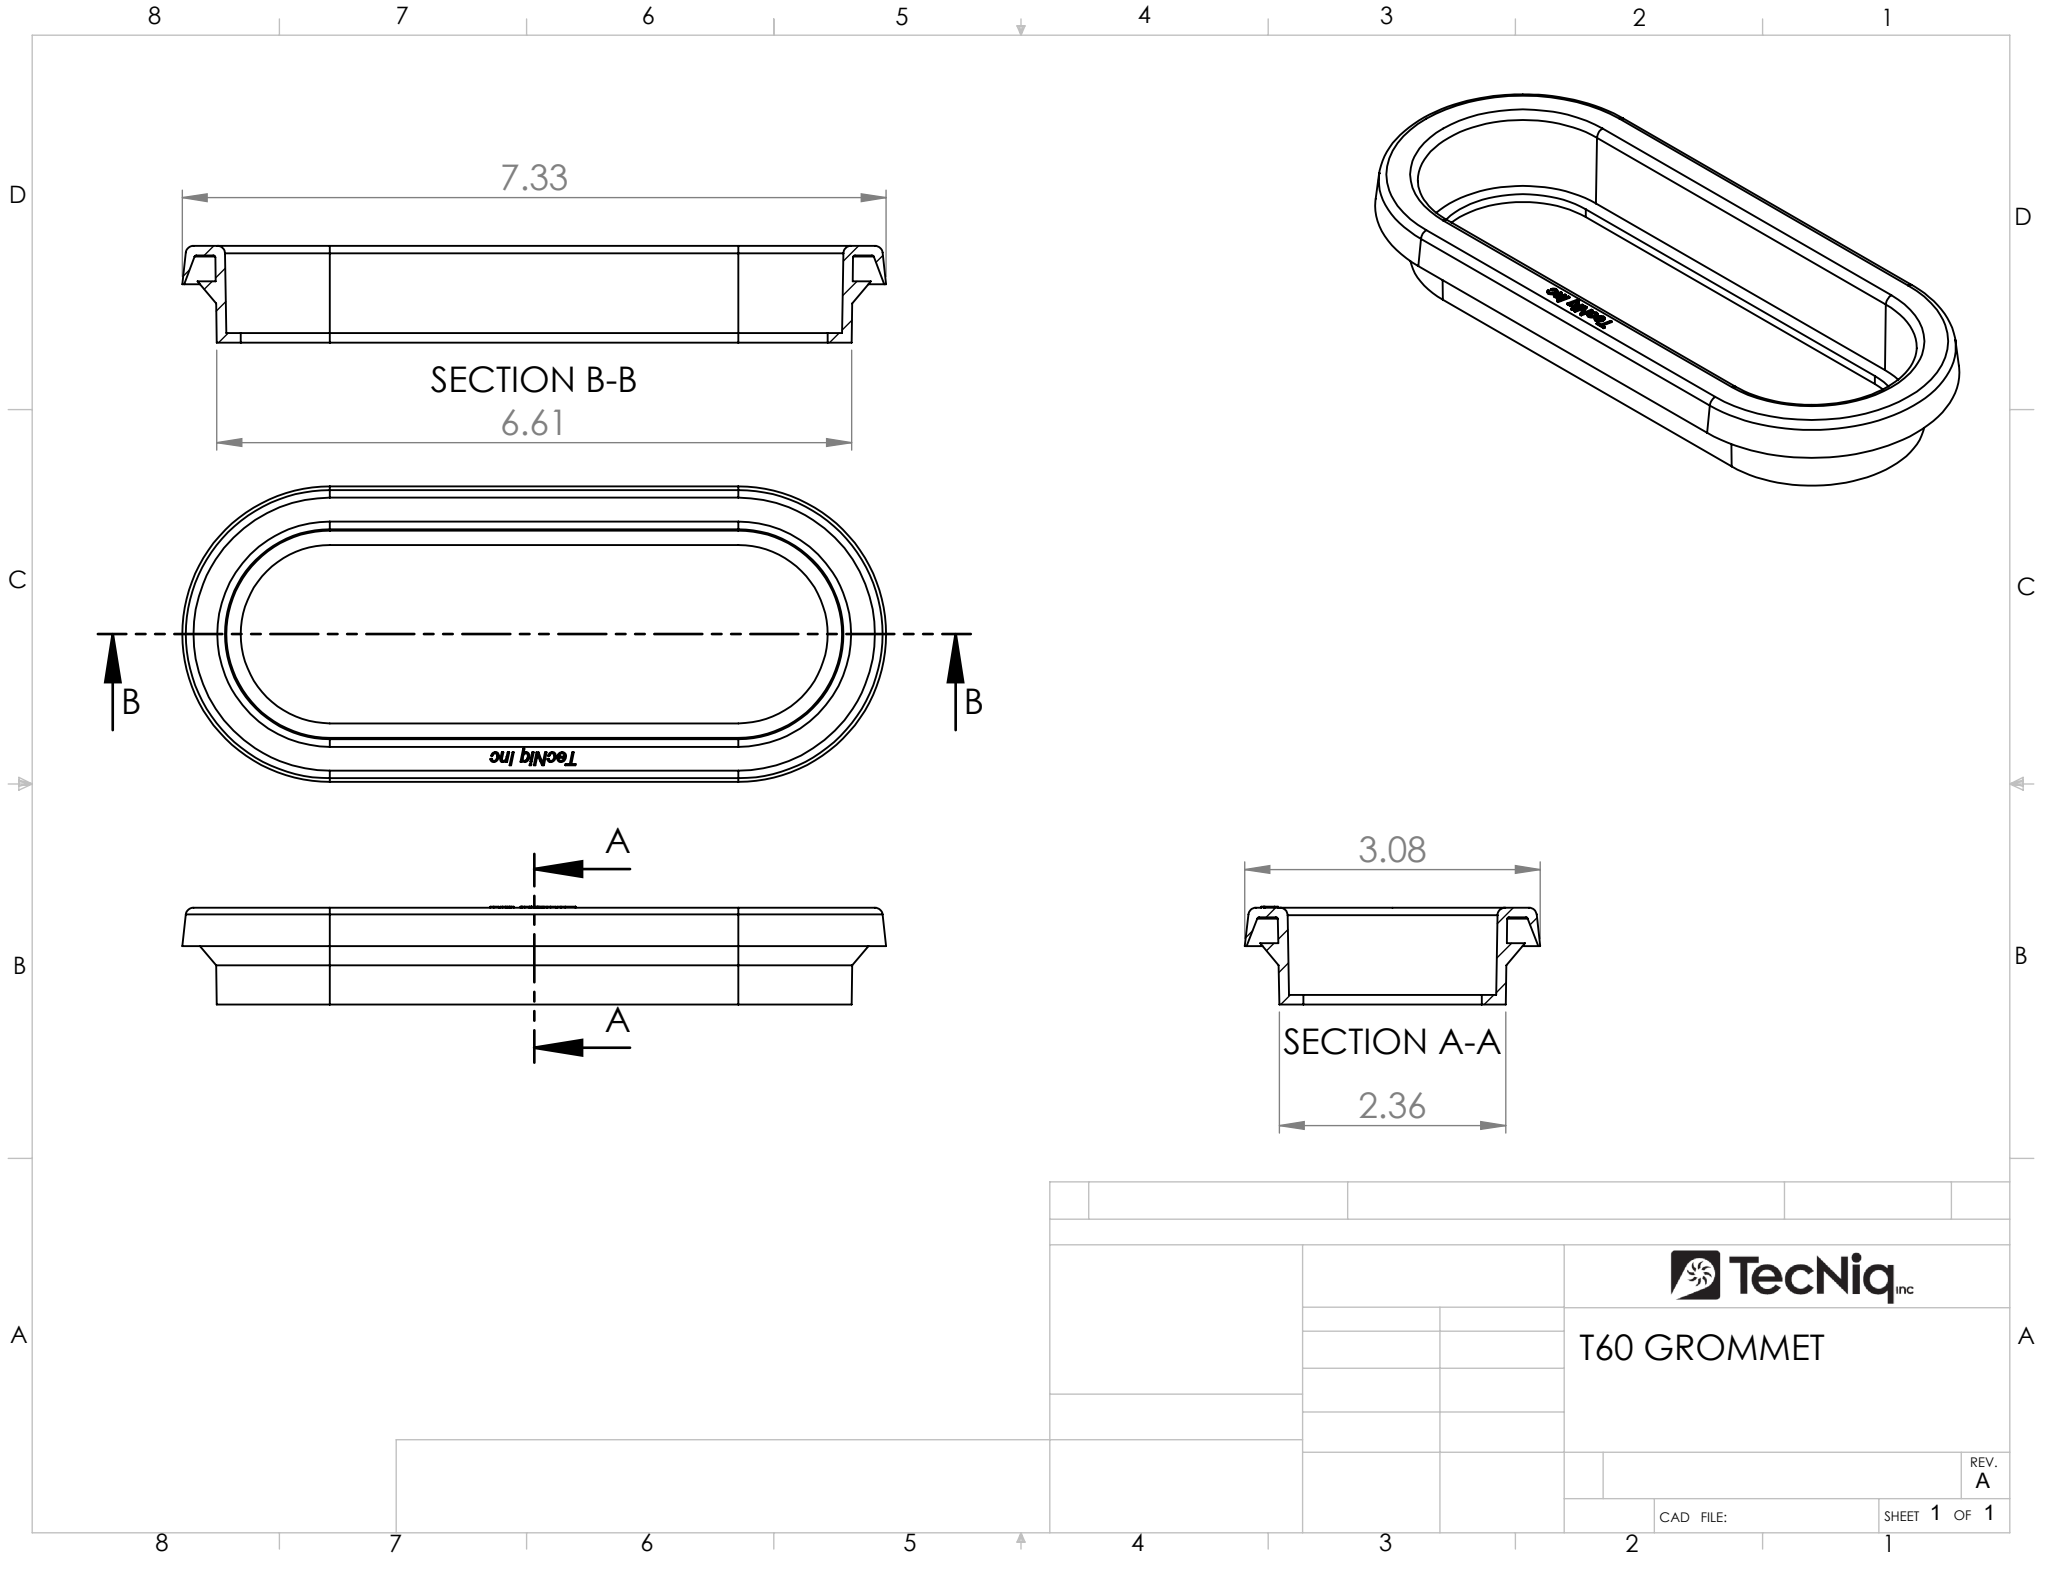

POLYCARBONATE LENS
 SONIC SEALED EXTERIOR
 FULLY POTTED ELECTRONICS
 5 SYLVANIA OSRAM LED'S
 120mA POWER DRAW
 10-15 VOLTS
 WORLDS MOST EFFICIENT TAIL LAMP

TecNiq inc
 T60-RRHT-1
 T60-RRVT-1
 GROMMET MOUNT TAIL LAMP

T60 GROMMET

REV. A

CAD FILE:

SHEET 1 OF 1