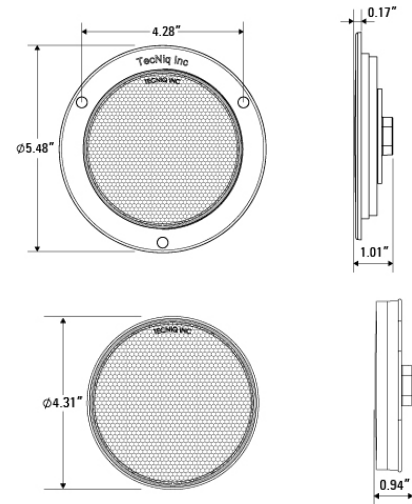

T44

4" Round High Output Dome Light

Technical features

- ✦ High output dome light - 480 lumens
- ✦ Low amp draw - 0.25A at 12VDC
- ✦ Guaranteed waterproof, sealed body that is immune to shock and vibration
- ✦ Reliable performance over 50,000 hours
- ✦ Standard grommet or flange mount models

Specifications

Dimensions	4.31" x 0.94" / 5.48 x 1.01" (see diagram)
LED's	8
Current	0.35A-0.48A
Connector	9" pigtail w/ 0.180" Bullet
Mounting	Grommet Mount or Surface Mount using (3) screws
LED colors	White
Projection	

California Proposition 65

WARNING: This product can expose you to chemicals including lead, which is known to the State of California to cause cancer, birth defects or other reproductive harm

Part Numbers	Description	Std. Pack	Connector
T40-0G00-1	4" Round Grommet	100	-
T40-0G20-1	4" Round Grommet High Grip	100	-
T40-0S00-1	4" Round Trim Ring SS	100	-
T44-WD0B-1	4" Round 8 LED Grommet Mount Dome Light w/ .180 Bullets	100	0.180" Bullets
T44-WDFB-1	4" Round 8 LED Flange Mount Dome Light w/ .180 Bullets	100	0.180" Bullets