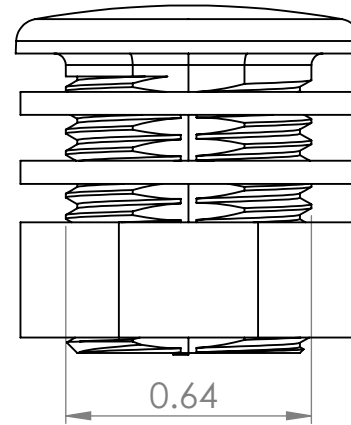

		 Libeering the Shape of Light™	
DWG. NO.	1	CAD FILE:	
REV.	A	SHEET	1 OF 2

$\varnothing 0.90$

0.125

0.78

URETHANE WASHER

0.64

M90

DWG. NO. REV. A

1 CAD FILE: SHEET 2 OF 2