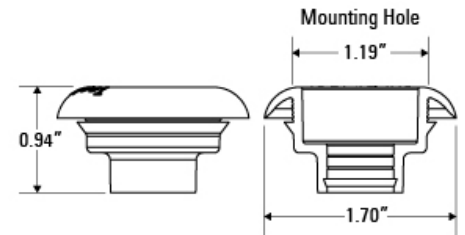

### Specifications

<b>Dimensions:</b>	Regular Grommet – 1"x 0.875" Large Grommet – 1.7"x 0.94"
<b>LEDs:</b>	1
<b>Voltage:</b>	9 - 14V DC
<b>Current:</b>	0.07A-0.9A
<b>Connector:</b>	9" wire w/ 0.180" bullet
<b>Mounting:</b>	Grommet Mounts in 3/4" hole